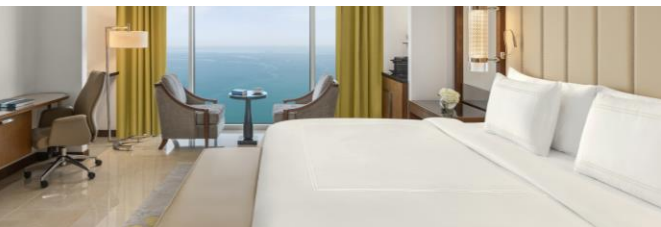

**PREMIUM ROOM CORNICHE VIEW KING/TWIN
(WITH BALCONY)**

DELUXE ROOM SEA VIEW KING/TWIN

Size: 48 m²