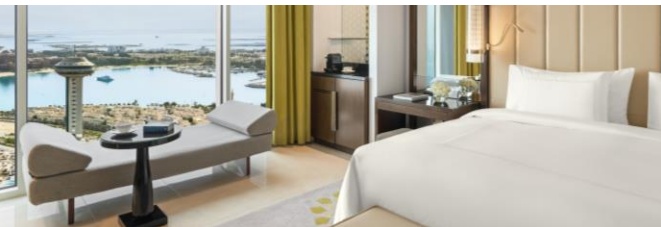

DELUXE ROOM SEA VIEW KING/TWIN

DELUXE ROOM CORNICHE VIEW KING/TWIN

Size: 48 m²