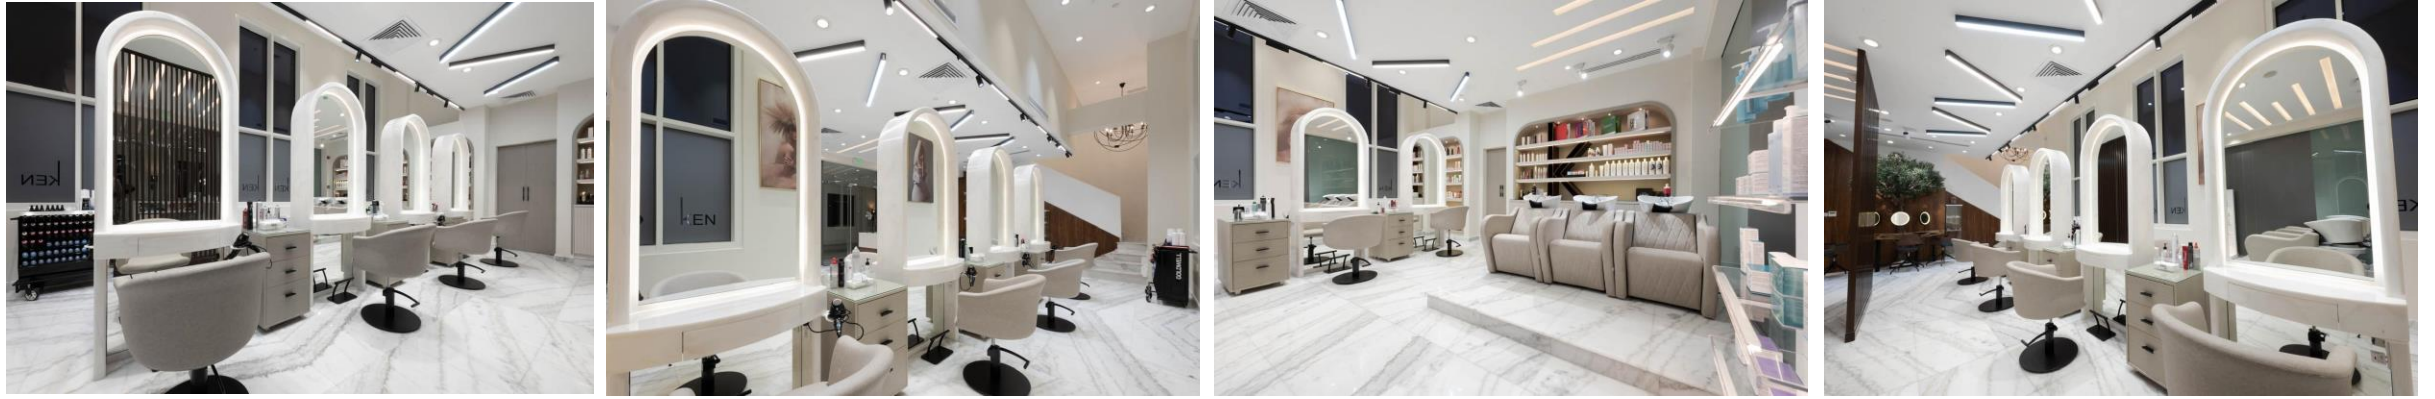

BEAUTY SALON - KEN BEAUTY SALON

SALON	OPENING/CLOSING	DESCRIPTION
KEN BEAUTY SALON	09:00 - 21:00	Ken Beauty Salon offers a range of professional beauty and grooming services, including hair styling, nail care, facials, and barber treatments, delivered by skilled specialists in a welcoming setting designed for relaxation and personal care.

SERVICE & FACILITIES

HAIR SERVICES	MAKEUP & BEAUTY STYLING	NAIL CARE	SKINCARE & FACIAL TREATMENTS	MEN'S GROOMING & BARBER SERVICES
Haircuts & Styling	Professional Makeup Services	Manicure	Customized Facials	Men's Haircuts
Blowouts & Updos	Occasion and Event Makeup	Pedicure	Skin Rejuvenation Treatments	Classic Shaving
Hair Coloring	Bridal Makeup	Nail Grooming and Polish	Solarium / Tanning Sessions	Beard Trimming and Line-up
Hair Treatments	Eyebrow Styling and Shaping	Nail Art and Finishing		Beard Coloring
Hair Curling & Straightening				Men's Facial Treatments
Hair Extensions				
Bridal Hairstyles