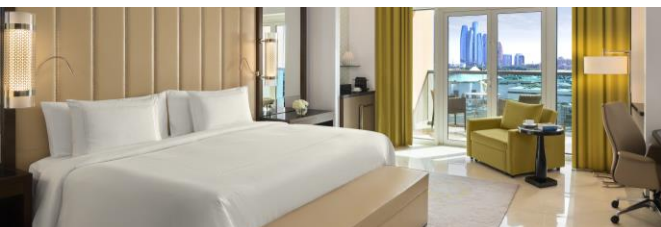

**PREMIUM ROOM CORNICHE VIEW KING/TWIN
(WITH BALCONY)**