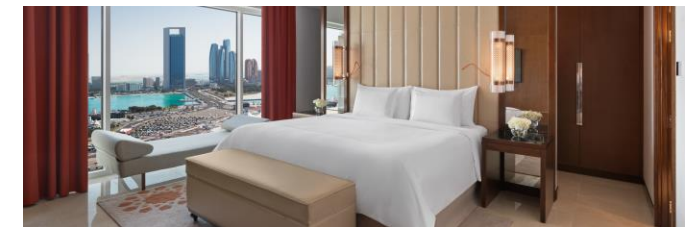

TWO-BEDROOM PREMIUM SUITE

Size: 152 m²